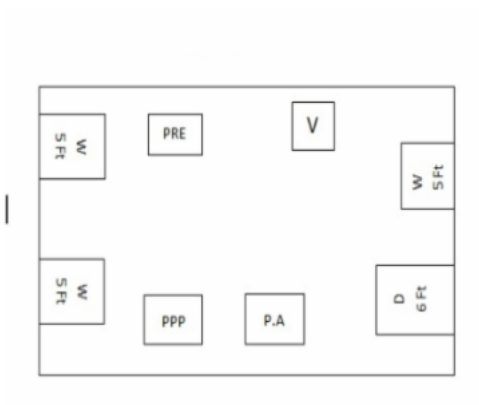

Nazri Naksha

Google Map View

Polling Station Building Front View

Polling Station Front View

Cad View

Key MAP View