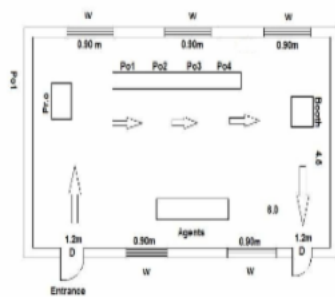

Nazri Naksha

Google Map View

Polling Station Building Front View

Polling Station Front View

Cad View

Key MAP View