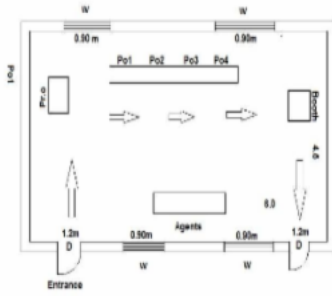

Polling Station Front View

Cad View