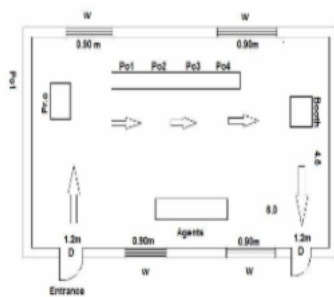

Polling Station Front View

Cad View