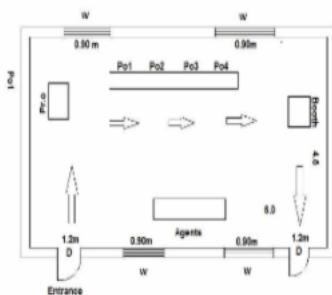

Nazri Naksha

Google Map View

Polling Station Building Front View

Polling Station Front View

Cad View

Key MAP View