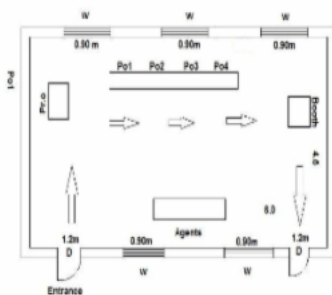

Nazri Naksha

Google Map View

Polling Station Building Front View

Polling Station Front View

Cad View

Key MAP View