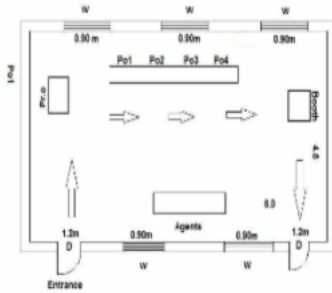

Nazri Naksha

Google Map View

Polling Station Building Front View

Polling Station Front View

Cad View

Key MAP View