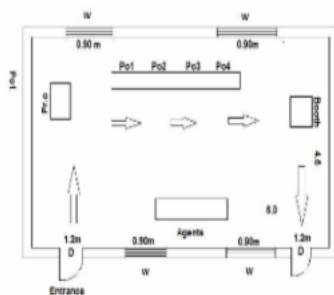

Nazri Naksha

Google Map View

Polling Station Building Front View

Polling Station Front View

Cad View

Key MAP View