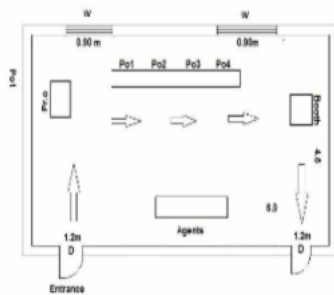

Nazri Naksha

Google Map View

Polling Station Building Front View

Polling Station Front View

Cad View

Key MAP View