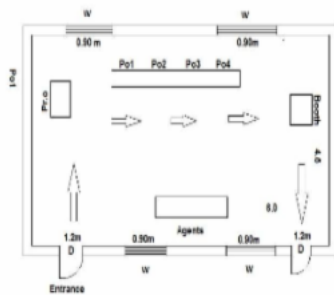

Nazri Naksha

Google Map View

Polling Station Building Front View

Polling Station Front View

Cad View

Key MAP View