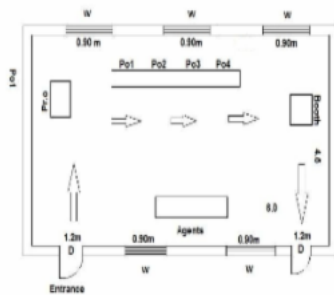

Nazri Naksha

Google Map View

Polling Station Building Front View

Polling Station Front View

Cad View

Key MAP View