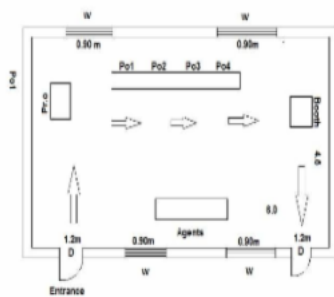

Nazri Naksha

Google Map View

Polling Station Building Front View

Polling Station Front View

Cad View

Key MAP View