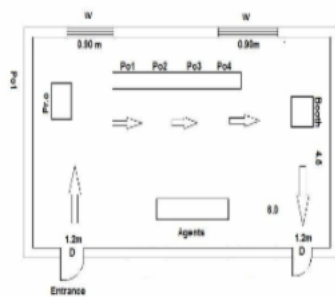

Nazri Naksha

Google Map View

Polling Station Building Front View

Polling Station Front View

Cad View

Key MAP View