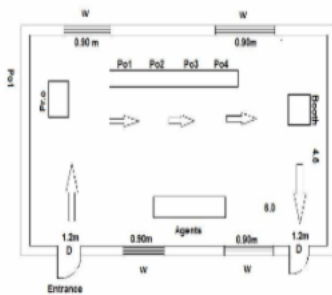

Nazri Naksha

Google Map View

Polling Station Building Front View

Polling Station Front View

Cad View

Key MAP View