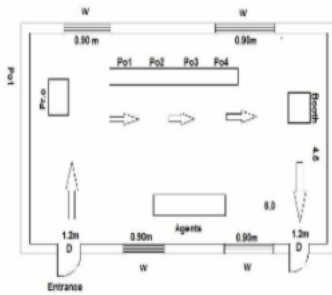

Nazri Naksha

Google Map View

Polling Station Building Front View

Polling Station Front View

Cad View

Key MAP View