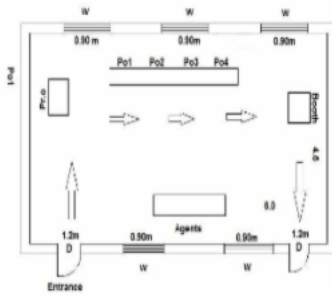

Nazri Naksha

Google Map View

Polling Station Building Front View

Polling Station Front View

Cad View

Key MAP View