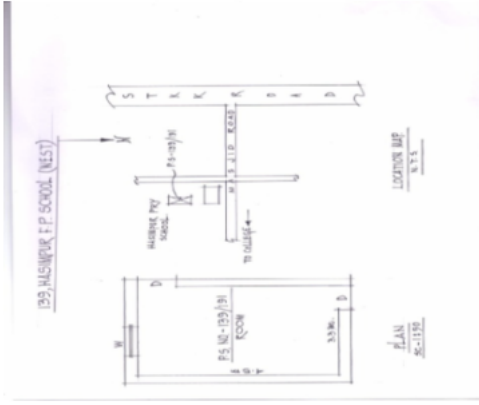

Nazri Naksha

Google Map View