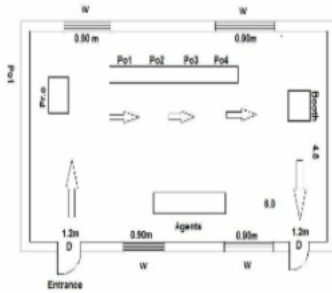

Nazri Naksha

Google Map View

Polling Station Building Front View

Polling Station Front View

Cad View

Key MAP View