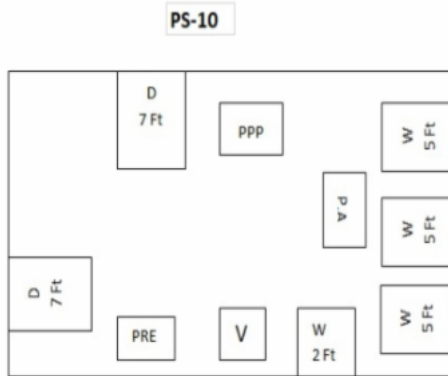

Nazri Naksha

Google Map View

Polling Station Building Front View

Polling Station Front View

Cad View

Key MAP View