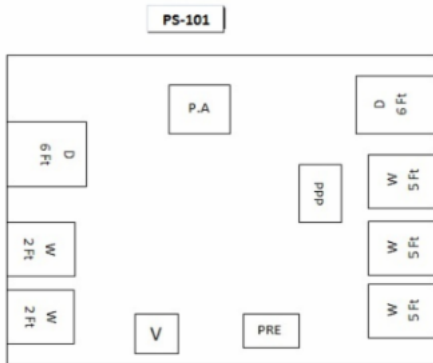

Nazri Naksha

Google Map View

Polling Station Building Front View

Polling Station Front View

Cad View

Key MAP View