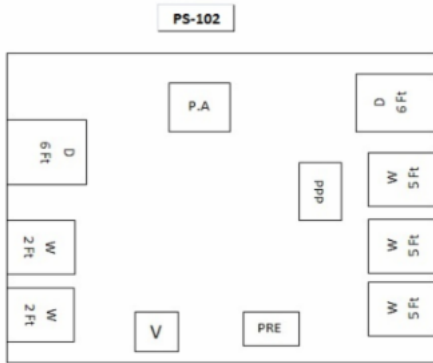

Nazri Naksha

Google Map View

Polling Station Building Front View

Polling Station Front View

Cad View

Key MAP View