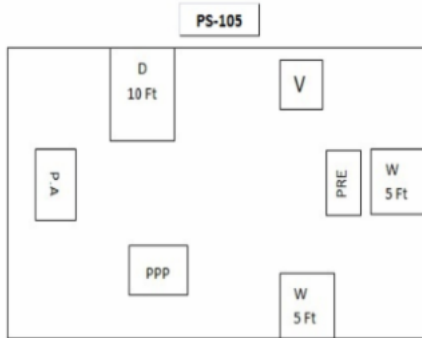

Nazri Naksha

Google Map View

Polling Station Building Front View

Polling Station Front View

Cad View

Key MAP View