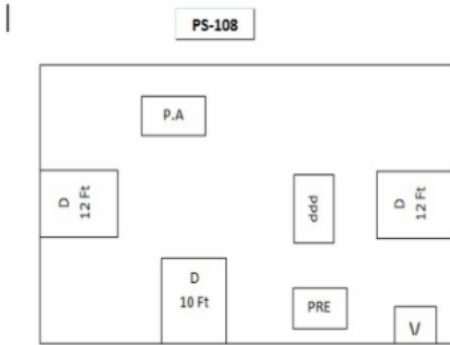

Nazri Naksha

Google Map View

Polling Station Building Front View

Polling Station Front View

Cad View

Key MAP View