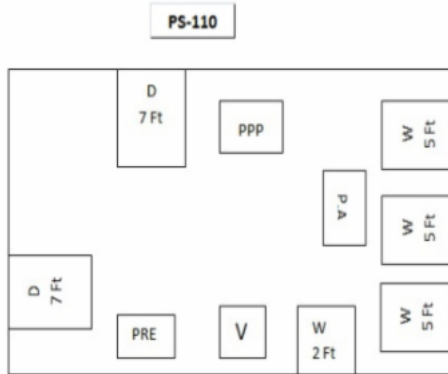

Nazri Naksha

Google Map View

Polling Station Building Front View

Polling Station Front View

Cad View

Key MAP View