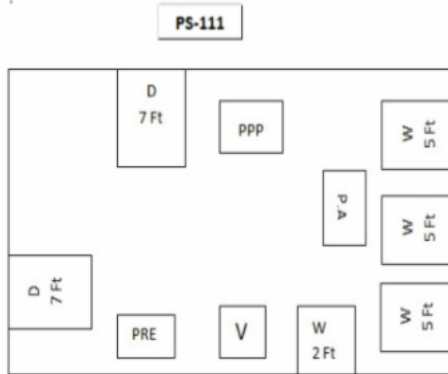

Nazri Naksha

Google Map View

Polling Station Building Front View

Polling Station Front View

Cad View

Key MAP View