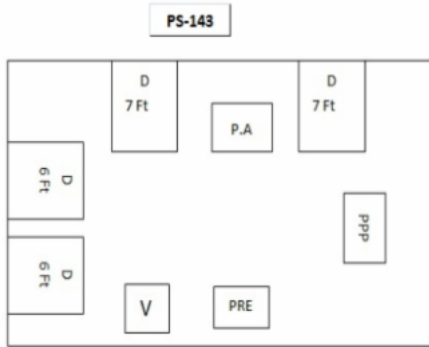

Nazri Naksha

Google Map View

Polling Station Building Front View

Polling Station Front View

Cad View

Key MAP View