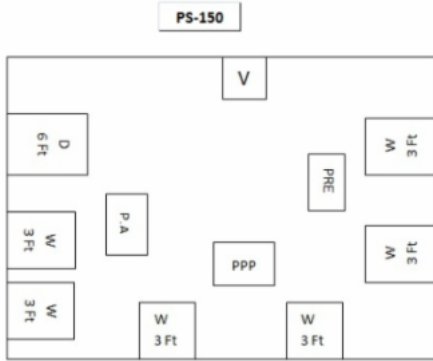

Nazri Naksha

Google Map View

Polling Station Building Front View

Polling Station Front View

Cad View

Key MAP View