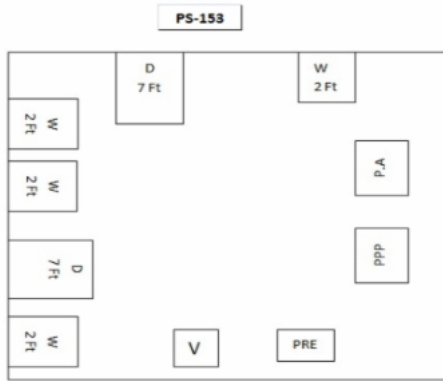

Nazri Naksha

Google Map View

Polling Station Building Front View

Polling Station Front View

Cad View

Key MAP View