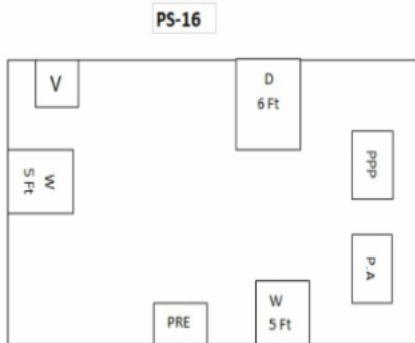

Nazri Naksha

Google Map View

Polling Station Building Front View

Polling Station Front View

Cad View

Key MAP View