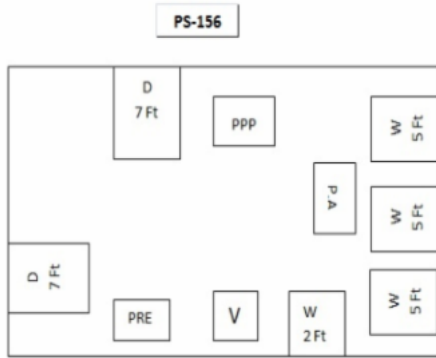

Nazri Naksha

Google Map View

Polling Station Building Front View

Polling Station Front View

Cad View

Key MAP View