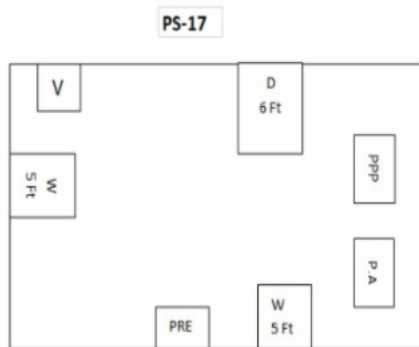

Nazri Naksha

Google Map View

Polling Station Building Front View

Polling Station Front View

Cad View

Key MAP View