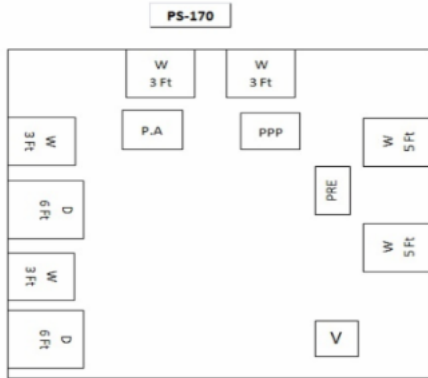

Nazri Naksha

Google Map View

Polling Station Building Front View

Polling Station Front View

Cad View

Key MAP View