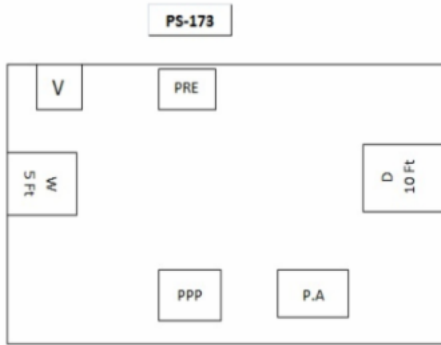

Nazri Naksha

Google Map View

Polling Station Building Front View

Polling Station Front View

Cad View

Key MAP View