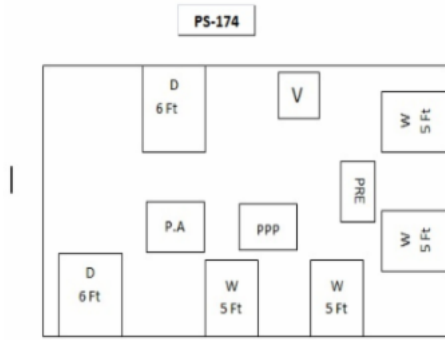

Nazri Naksha

Google Map View

Polling Station Building Front View

Polling Station Front View

Cad View

Key MAP View