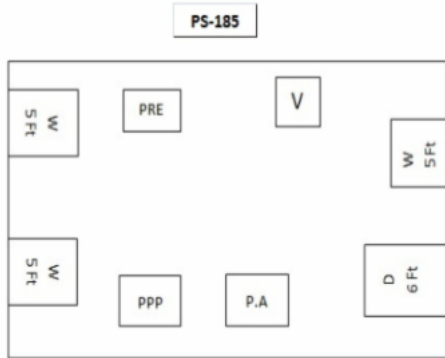

Nazri Naksha

Google Map View

Polling Station Building Front View

Polling Station Front View

Cad View

Key MAP View