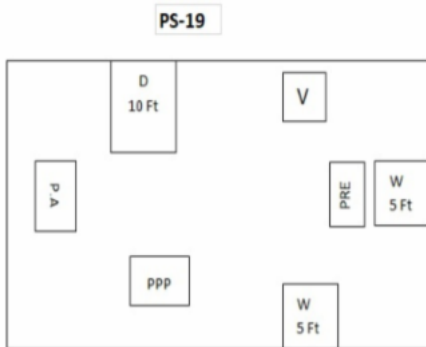

Nazri Naksha

Google Map View

Polling Station Building Front View

Polling Station Front View

Cad View

Key MAP View