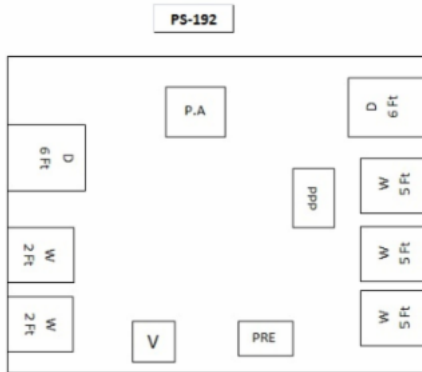

Nazri Naksha

Google Map View

Polling Station Building Front View

Polling Station Front View

Cad View

Key MAP View