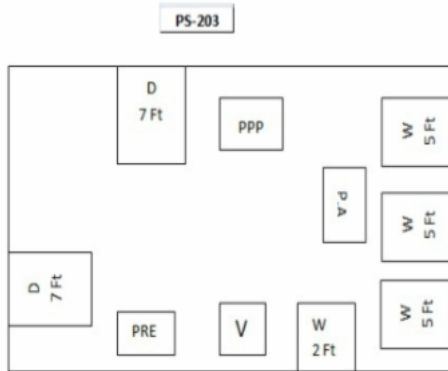

Nazri Naksha

Google Map View

Polling Station Building Front View

Polling Station Front View

Cad View

Key MAP View