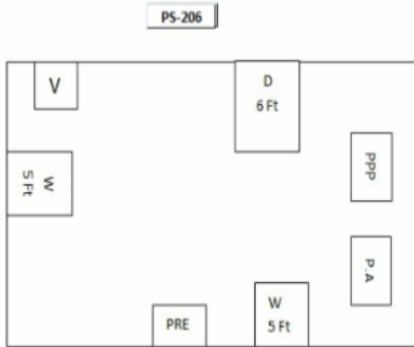

Nazri Naksha

Google Map View

Polling Station Building Front View

Polling Station Front View

Cad View

Key MAP View