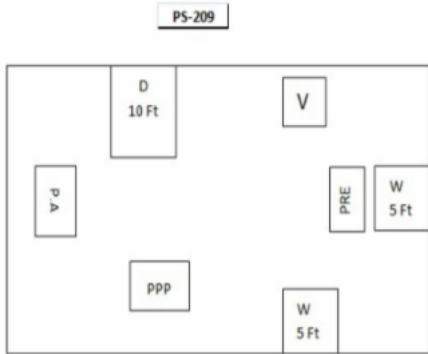

Nazri Naksha

Google Map View

Polling Station Building Front View

Polling Station Front View

Cad View

Key MAP View