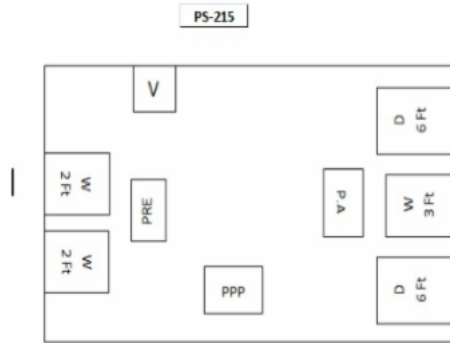

Nazri Naksha

Google Map View

Polling Station Building Front View

Polling Station Front View

Cad View

Key MAP View