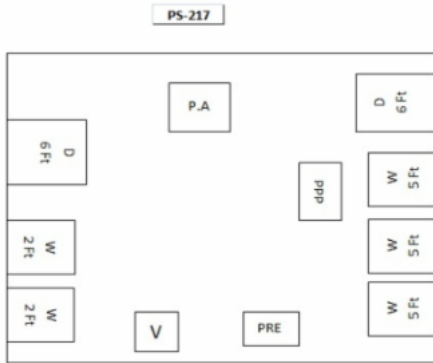

Nazri Naksha

Google Map View

Polling Station Building Front View

Polling Station Front View

Cad View

Key MAP View