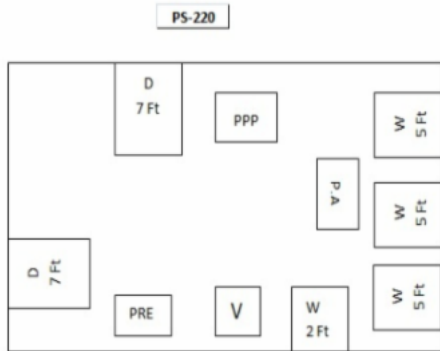

Nazri Naksha

Google Map View

Polling Station Building Front View

Polling Station Front View

Cad View

Key MAP View