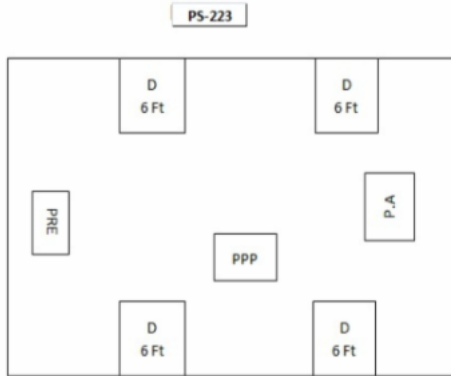

Nazri Naksha

Google Map View

Polling Station Building Front View

Polling Station Front View

Cad View

Key MAP View