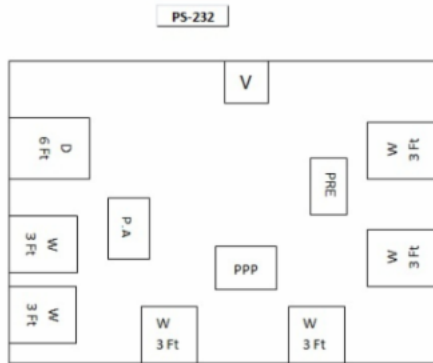

Nazri Naksha

Google Map View

Polling Station Building Front View

Polling Station Front View

Cad View

Key MAP View