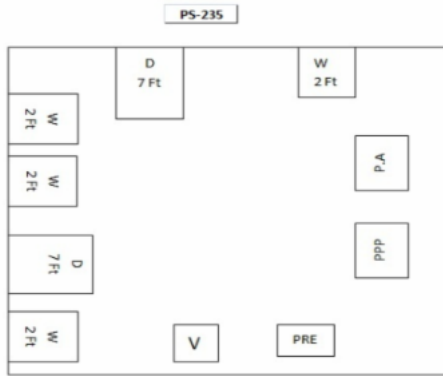

Nazri Naksha

Google Map View

Polling Station Building Front View

Polling Station Front View

Cad View

Key MAP View