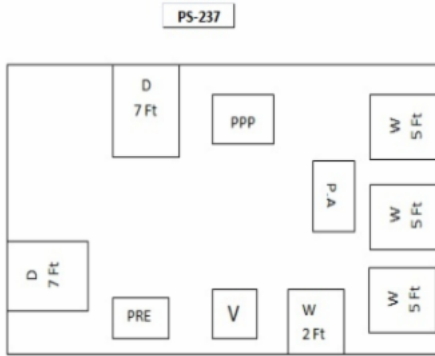

Nazri Naksha

Google Map View

Polling Station Building Front View

Polling Station Front View

Cad View

Key MAP View