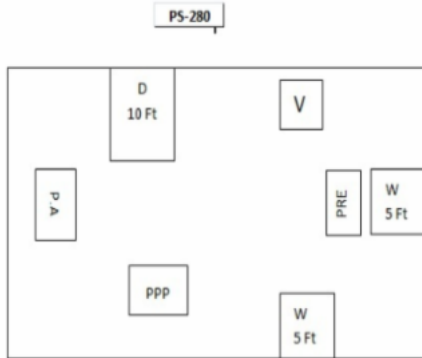

Nazri Naksha

Google Map View

Polling Station Building Front View

Polling Station Front View

Cad View

Key MAP View