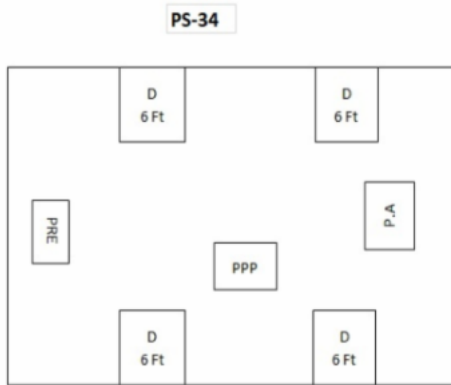

Nazri Naksha

Google Map View

Polling Station Building Front View

Polling Station Front View

Cad View

Key MAP View