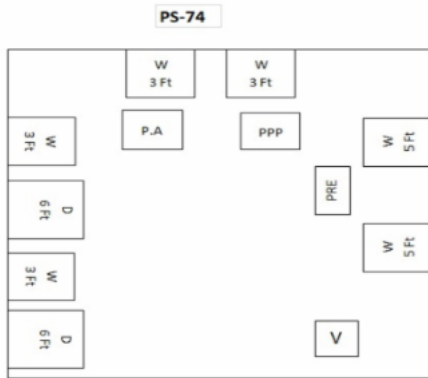

Nazri Naksha

Google Map View

Polling Station Building Front View

Polling Station Front View

Cad View

Key MAP View